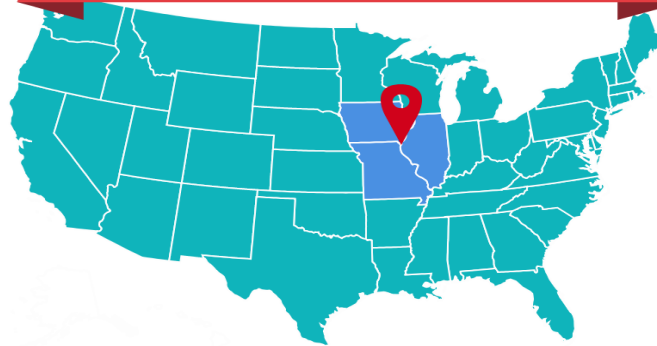

This is Nauvoo!

Art Mecca

- Four operating galleries
- Multiple artists in residence
- Regional arts societies

Volunteer Culture

Many community organizations and Missionaries represent countless Volunteer hours that benefit Nauvoo's schools and Infrastructure, and operate community events.