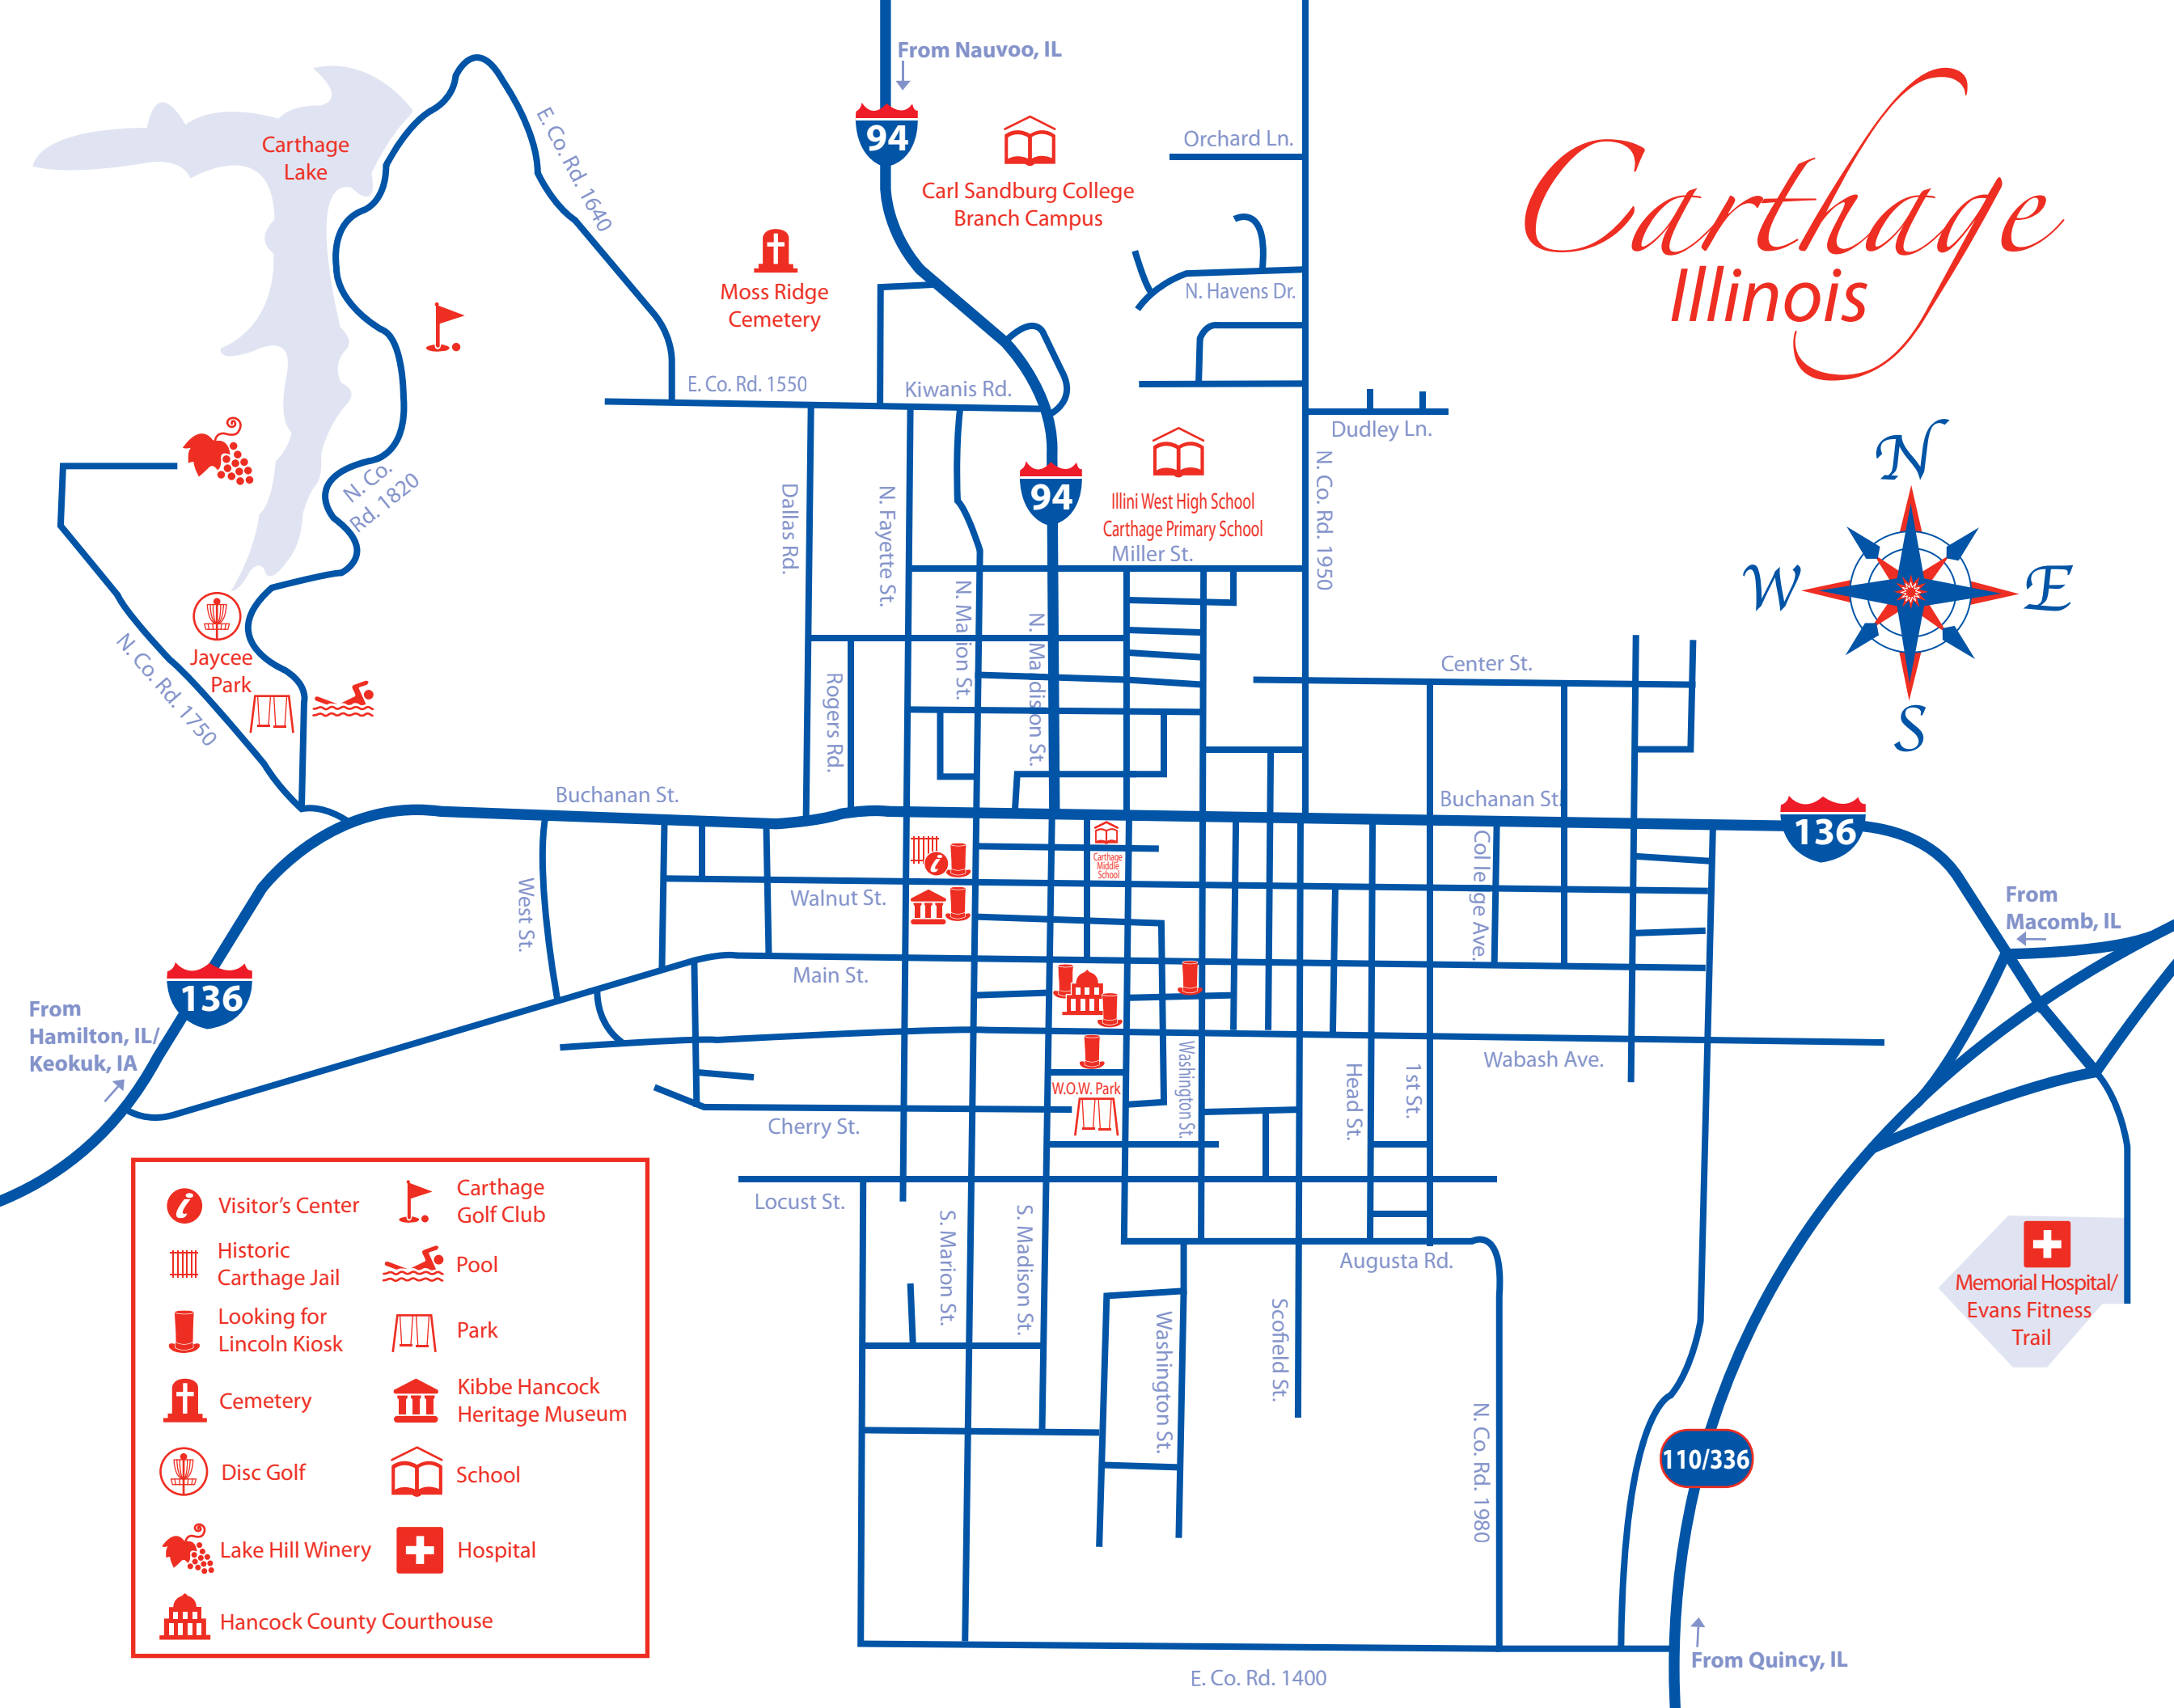

# Carthage Illinois

- |  |                           |  |                               |
|--|---------------------------|--|-------------------------------|
|  | Visitor's Center          |  | Carthage Golf Club            |
|  | Historic Carthage Jail    |  | Pool                          |
|  | Looking for Lincoln Kiosk |  | Park                          |
|  | Cemetery                  |  | Kibbe Hancock Heritage Museum |
|  | Disc Golf                 |  | School                        |
|  | Lake Hill Winery          |  | Hospital                      |
|  | Hancock County Courthouse |  |                               |