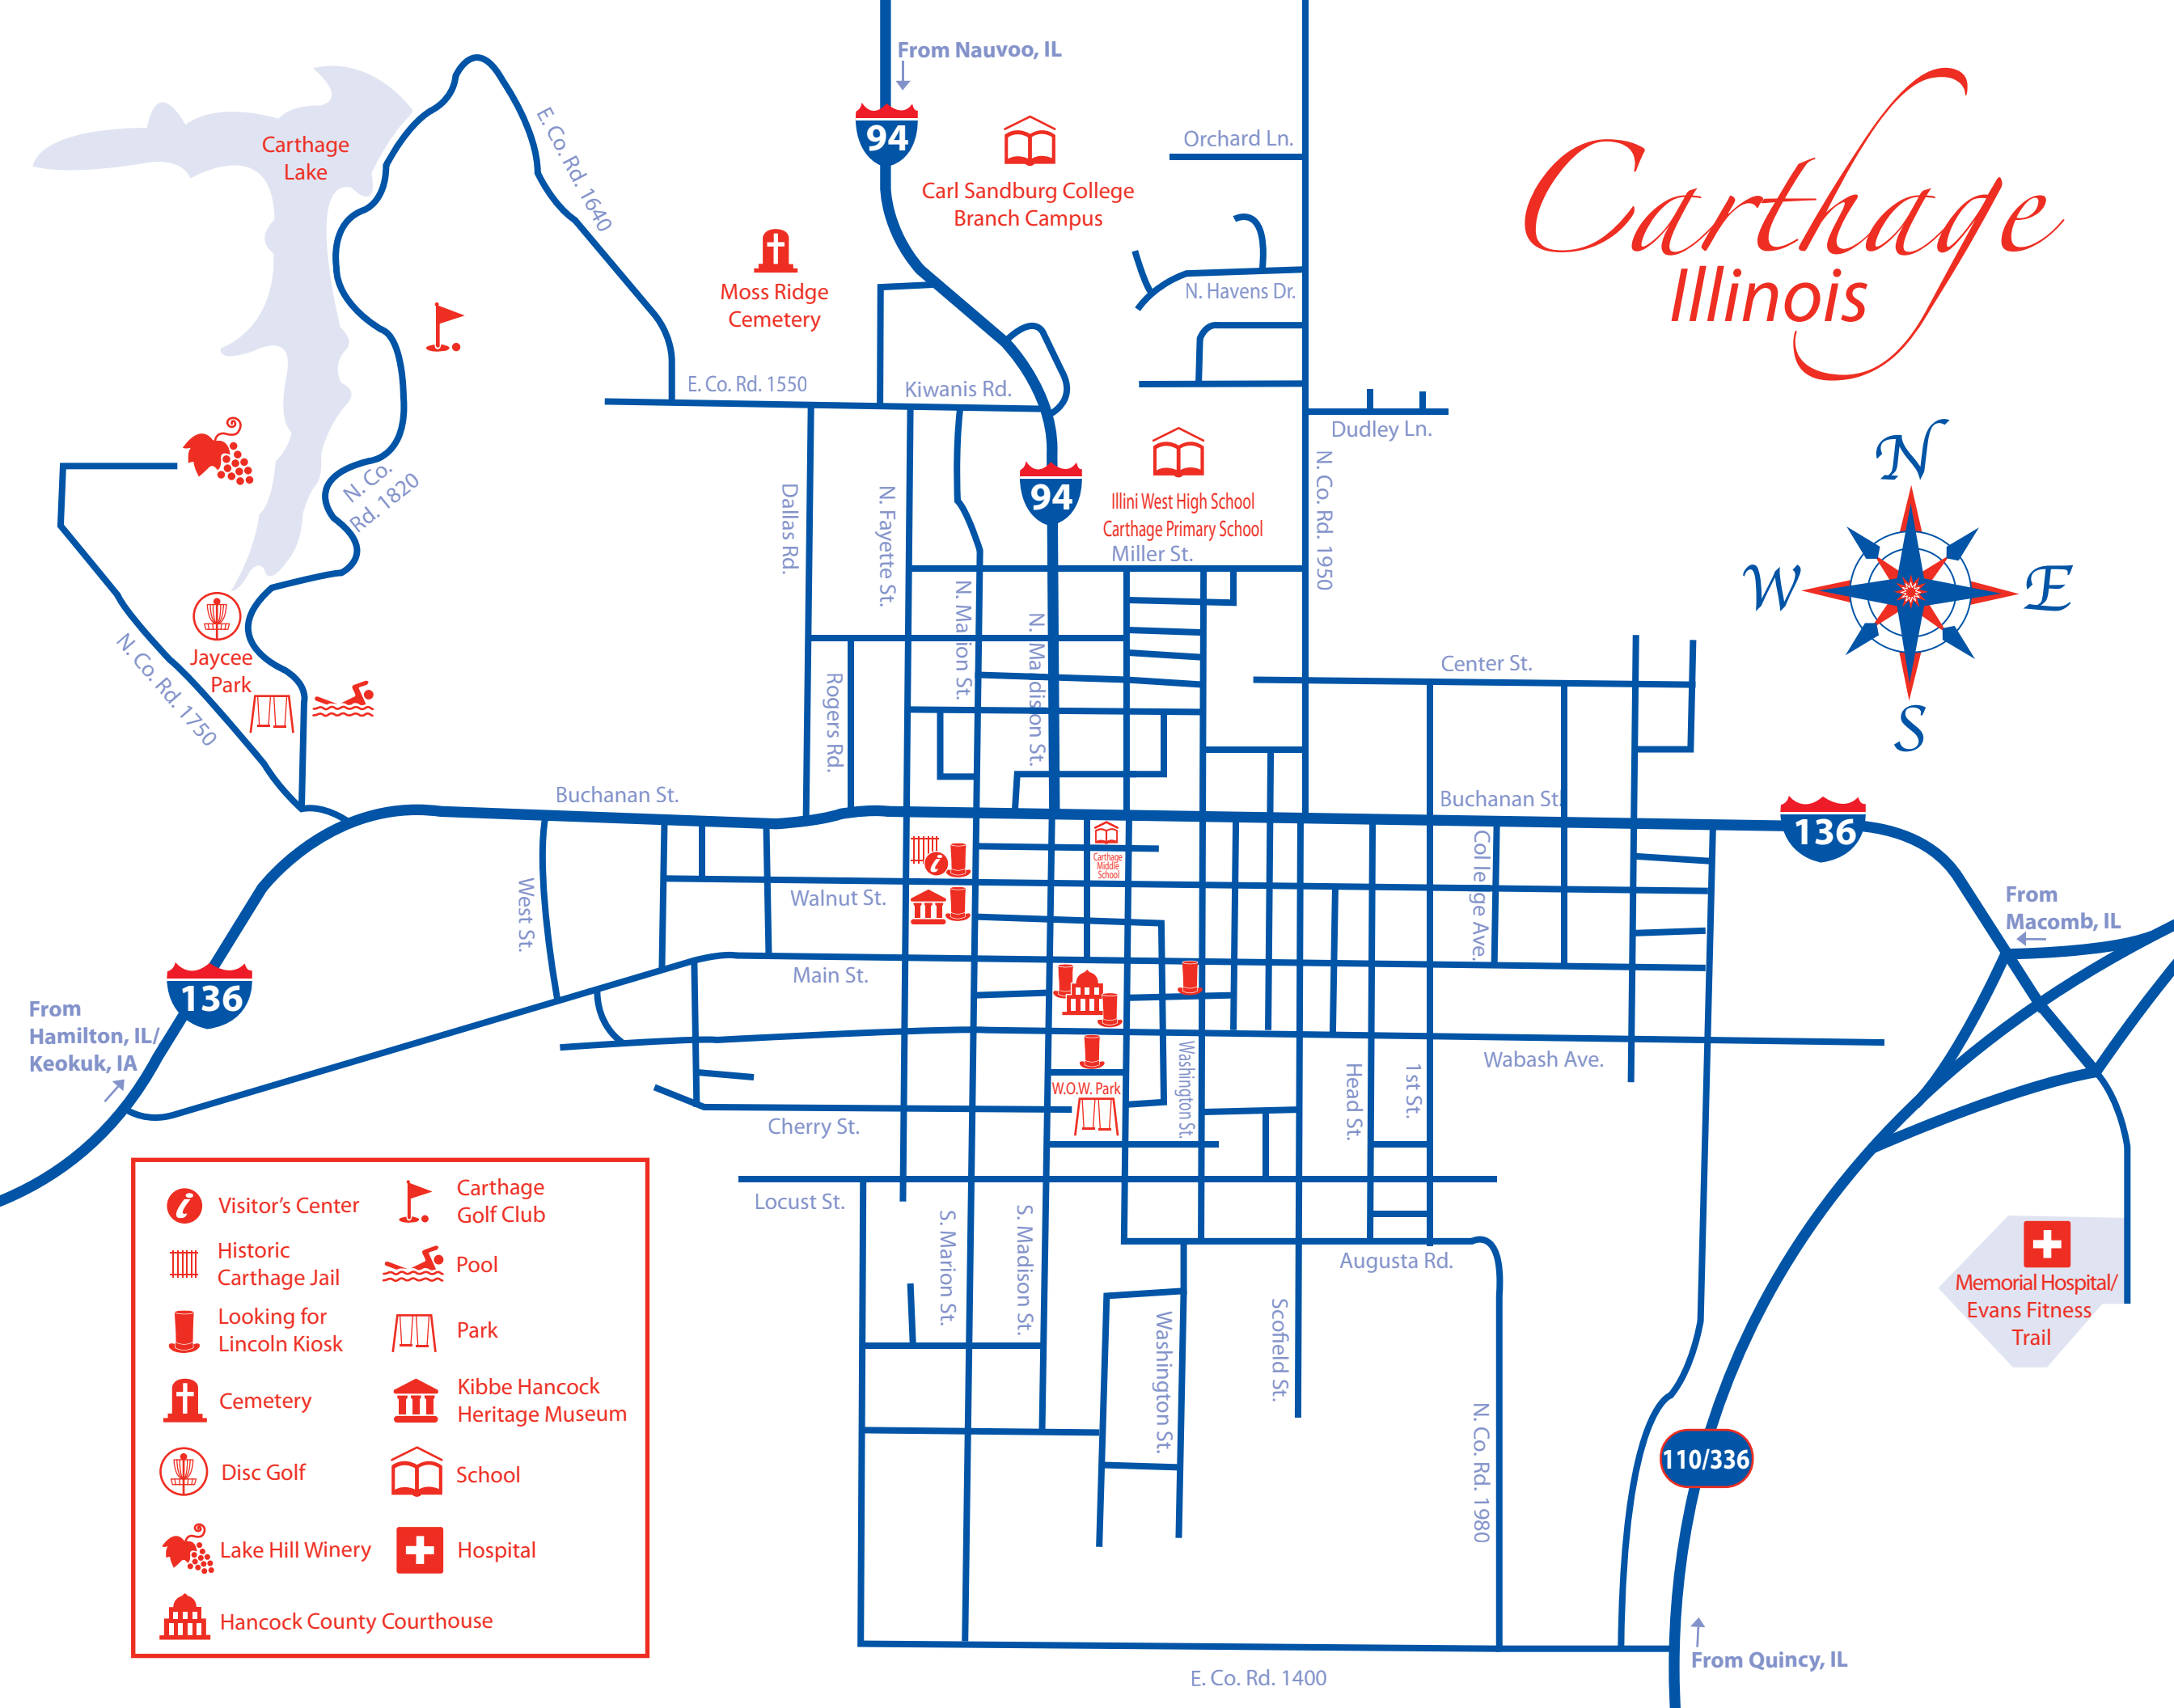

Carthage Illinois

- | | | | |
|--|---------------------------|--|-------------------------------|
| | Visitor's Center | | Carthage Golf Club |
| | Historic Carthage Jail | | Pool |
| | Looking for Lincoln Kiosk | | Park |
| | Cemetery | | Kibbe Hancock Heritage Museum |
| | Disc Golf | | School |
| | Lake Hill Winery | | Hospital |
| | Hancock County Courthouse | | |