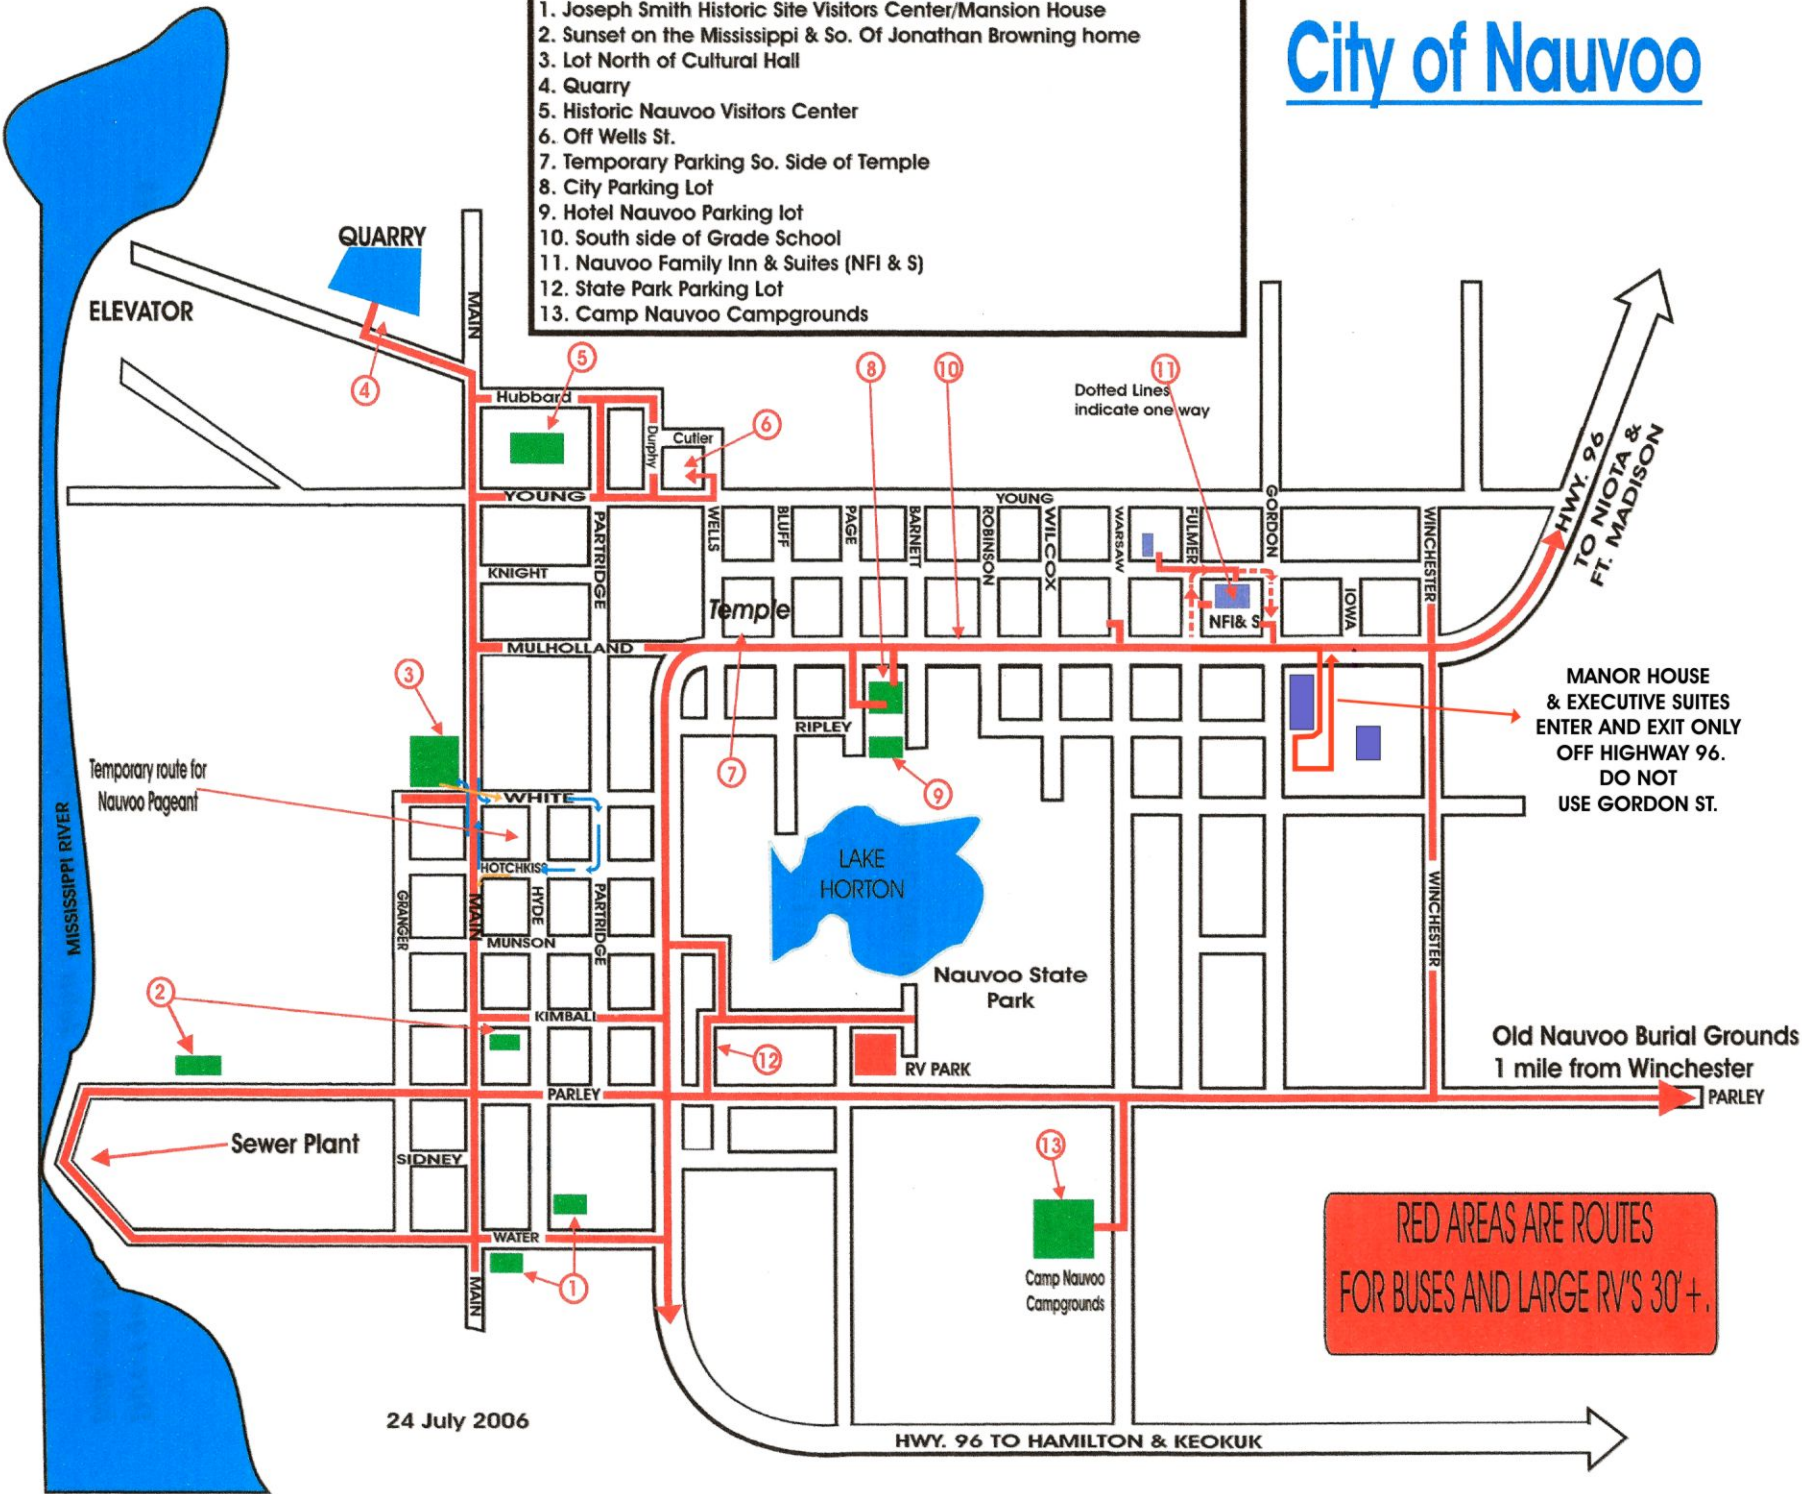

City of Nauvoo

Bus & RV Parking

1. Joseph Smith Historic Site Visitors Center/Mansion House
2. Sunset on the Mississippi & So. Of Jonathan Browning home
3. Lot North of Cultural Hall
4. Quarry
5. Historic Nauvoo Visitors Center
6. Off Wells St.
7. Temporary Parking So. Side of Temple
8. City Parking Lot
9. Hotel Nauvoo Parking lot
10. South side of Grade School
11. Nauvoo Family Inn & Suites (NFI & S)
12. State Park Parking Lot
13. Camp Nauvoo Campgrounds

24 July 2006

HWY. 96 TO HAMILTON & KEOKUK