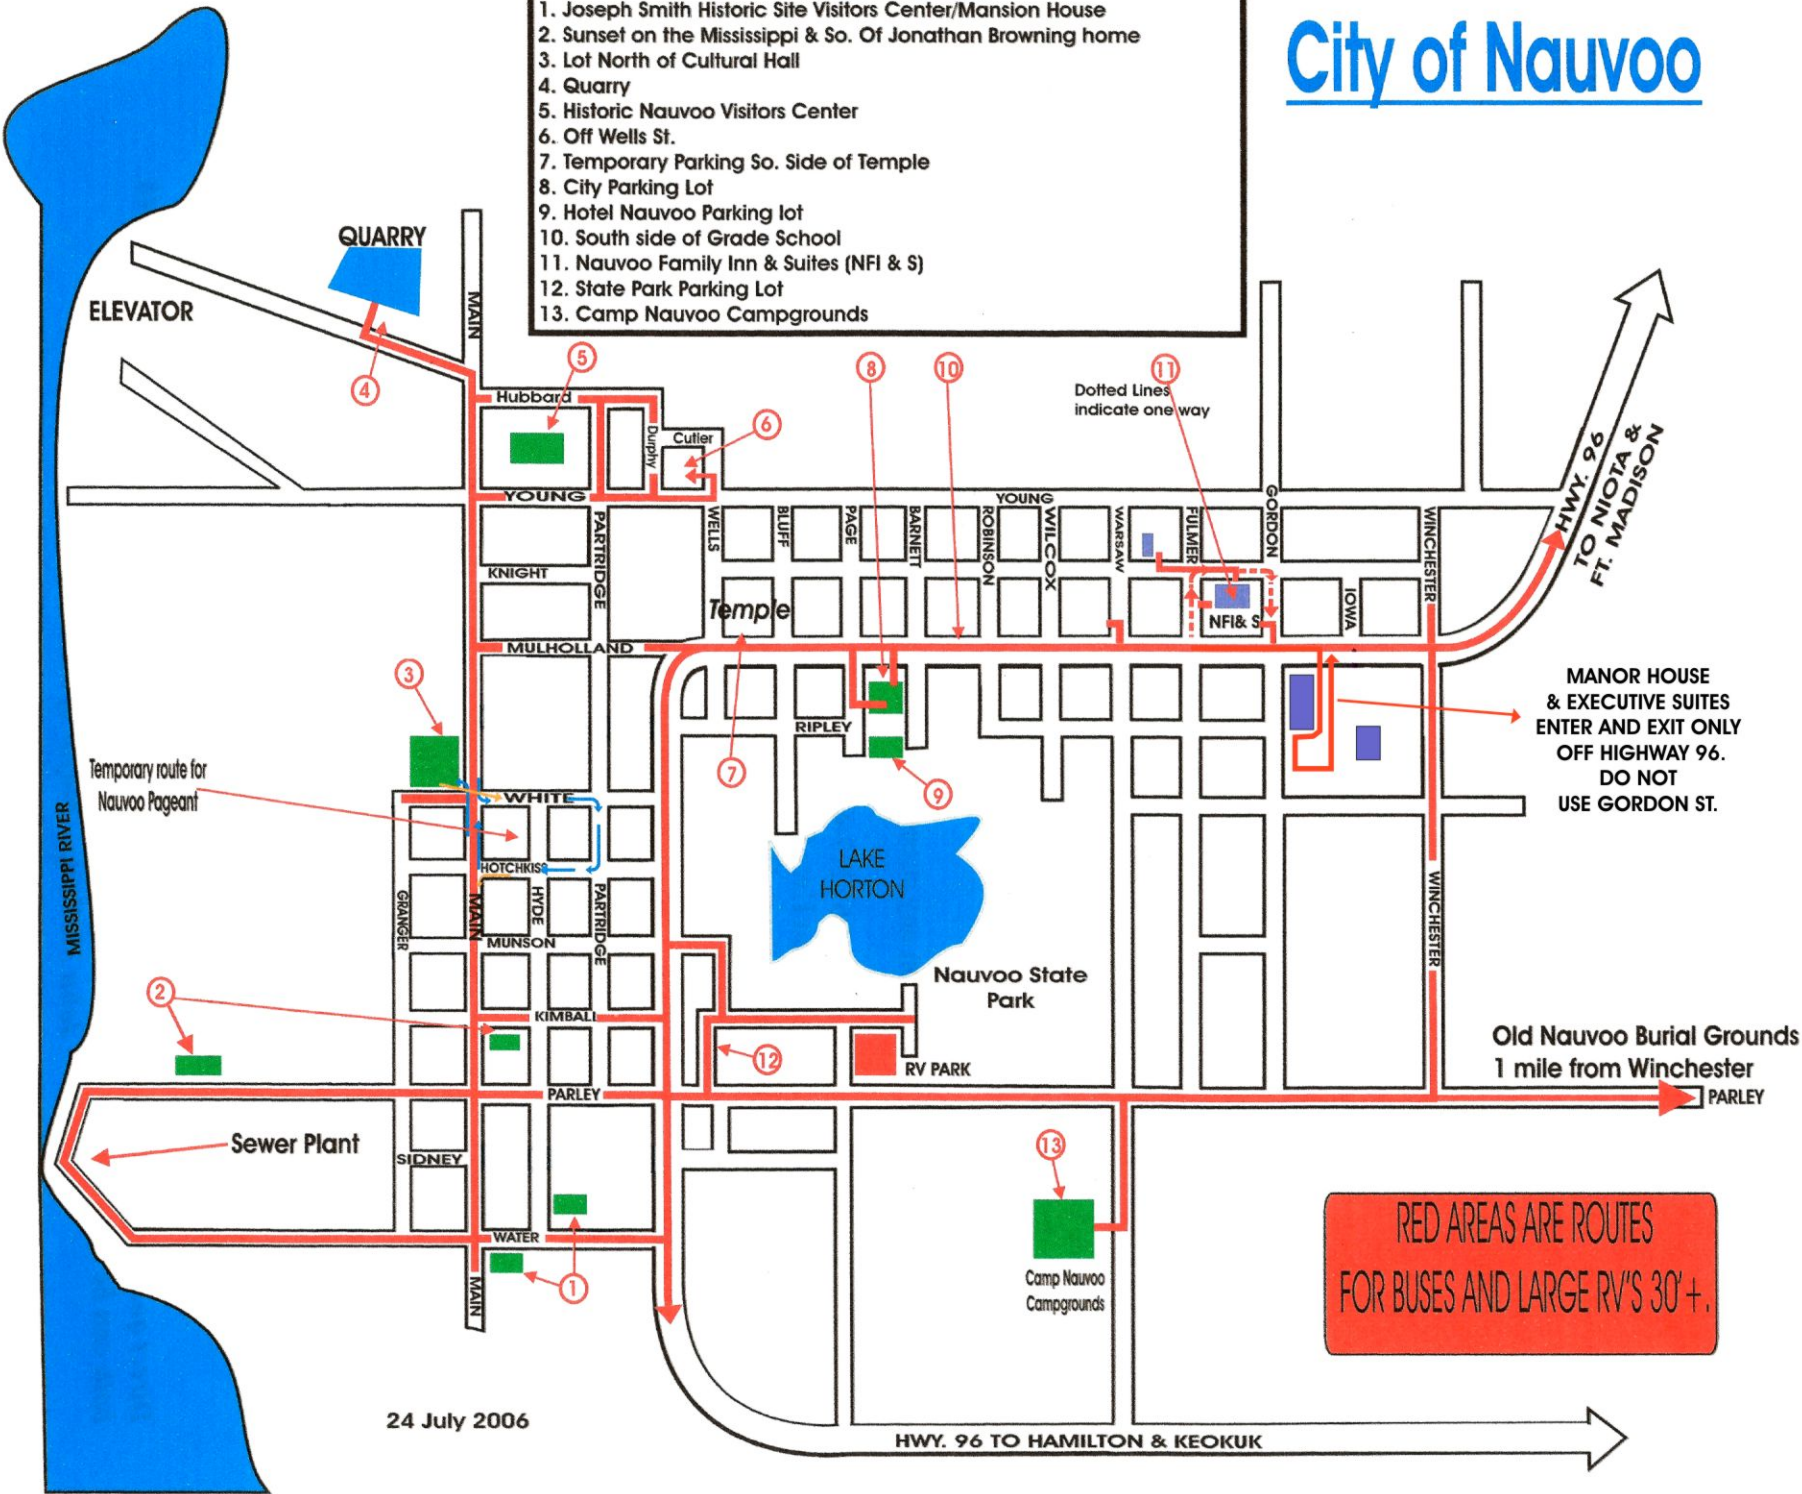

City of Nauvoo

Bus & RV Parking

1. Joseph Smith Historic Site Visitors Center/Mansion House
2. Sunset on the Mississippi & So. Of Jonathan Browning home
3. Lot North of Cultural Hall
4. Quarry
5. Historic Nauvoo Visitors Center
6. Off Wells St.
7. Temporary Parking So. Side of Temple
8. City Parking Lot
9. Hotel Nauvoo Parking lot
10. South side of Grade School
11. Nauvoo Family Inn & Suites (NFI & S)
12. State Park Parking Lot
13. Camp Nauvoo Campgrounds